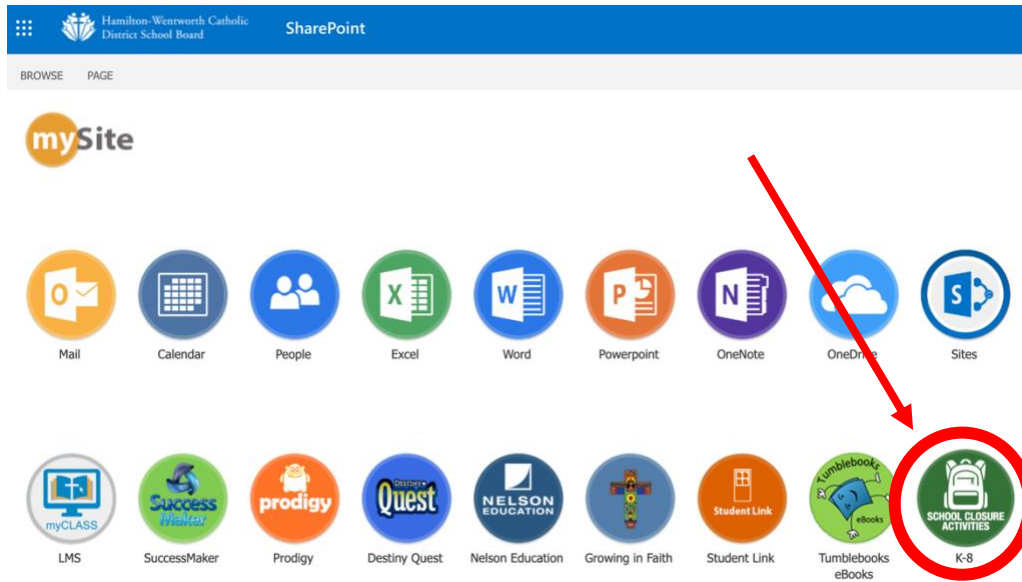

Troubleshooting Handout How Students log into myClass

To access the HWCDSB School Closure Activities (K-8) Site, students log into the HWCDSB mySite using their username and password for Office 365.

Example: **Username:** schoolcomputerusername@hwcdsb.ca
Password: schoolcomputerpassword

Once logged in, click on the School Closure Activities Icon.

Students will be taken directly to the Elementary myClass Resource site.