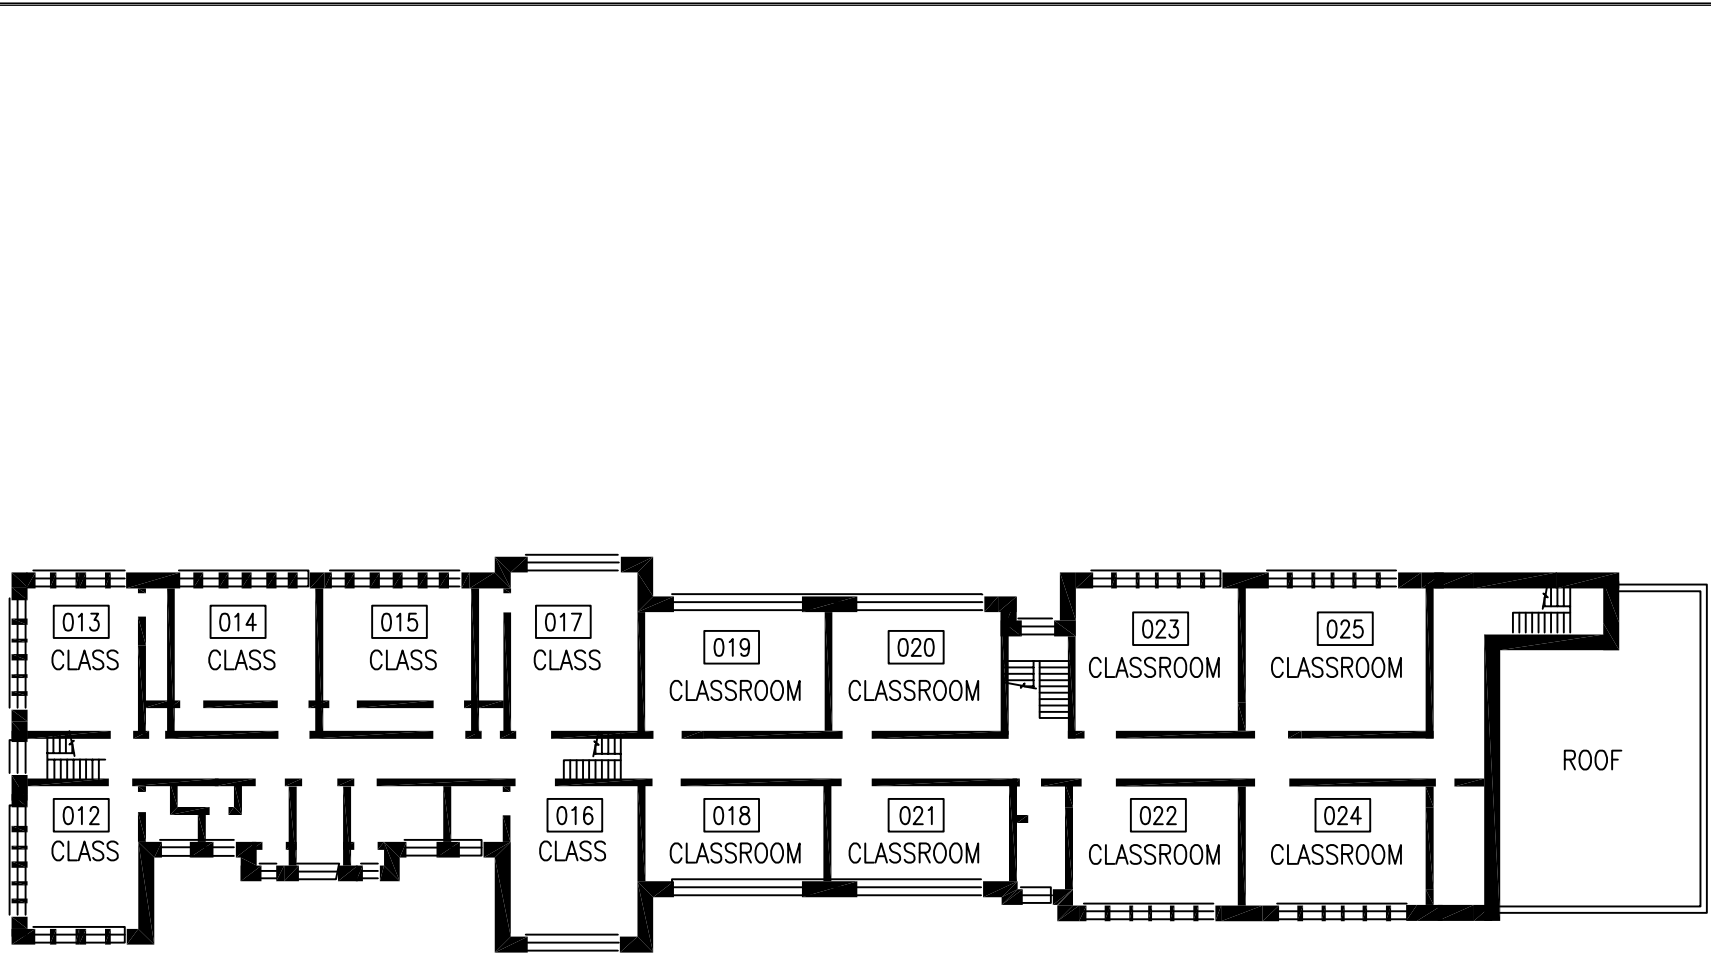

NORTH

NO	REVISIONS	DATE
1		
2		
3		
4		
5		
6		
7		
8		
9		
10		
11		

HAMILTON-WENTWORTH
CATHOLIC DISTRICT SCHOOL
BOARD

HOLY FAMILY

190 BRITANNIA AVE.
HAMILTON, ONTARIO
L8H 1X5 - (905) 549 3541

SECOND FLOOR

SCALE	BUILDING NO.:
N.T.S.	210
DATE	DRAWING NO.:
2004	A1.2
DRAWN	
D.B	

PRINTED ON: 08 MAR 04